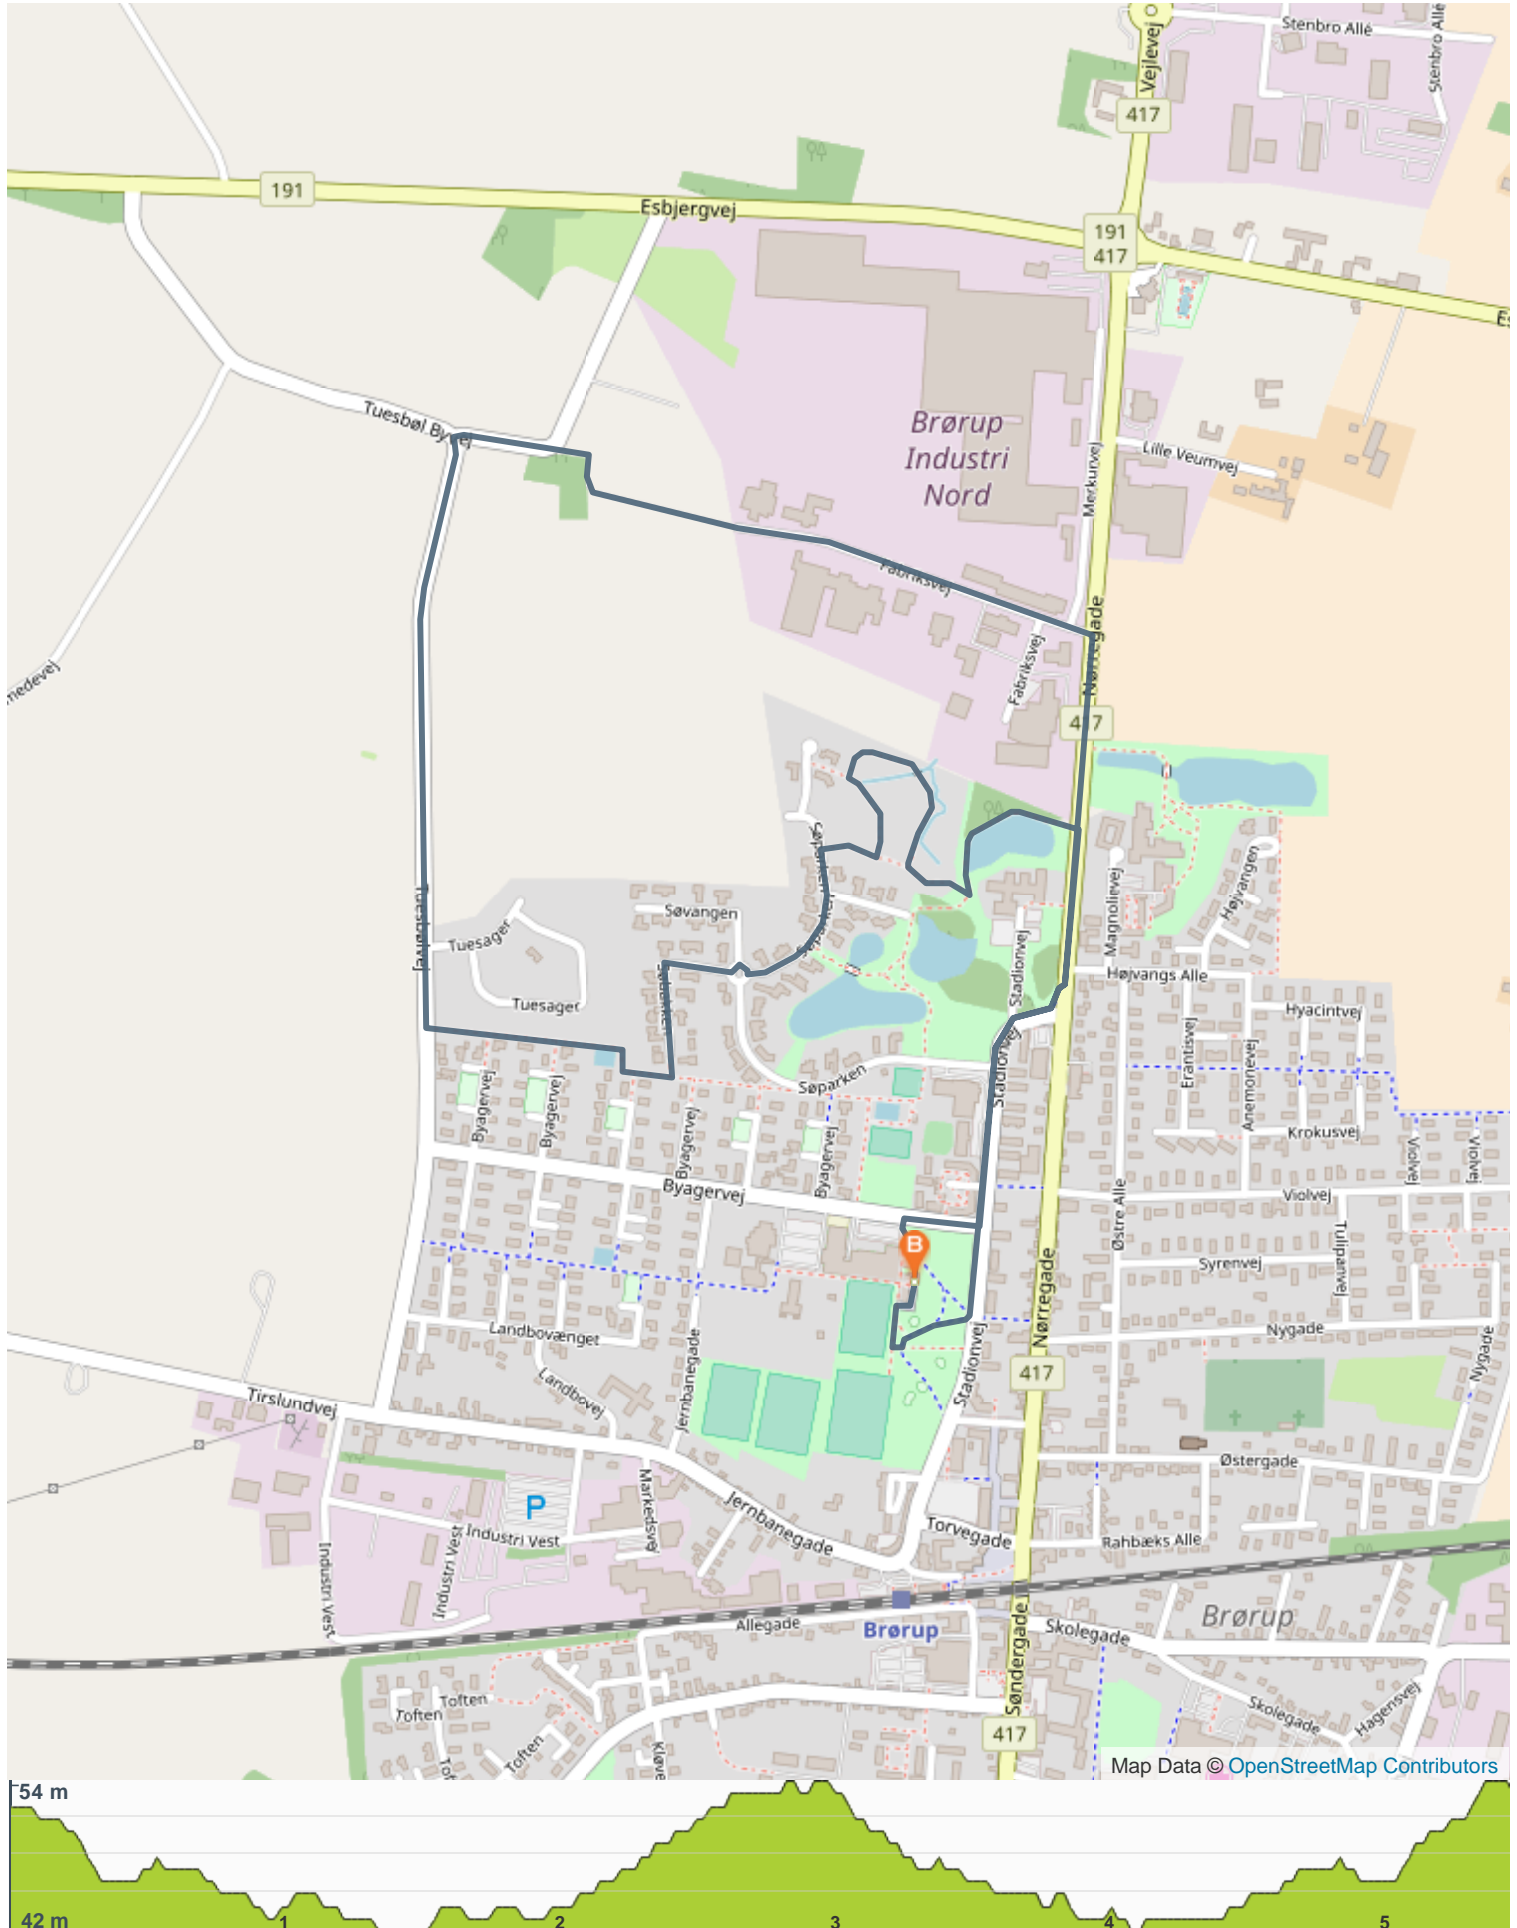

Hjertegalla Løbet, Byparken Brørup, 1/2 + 1/1 Mart

ROUTE DIRECTIONS

No	Km	Turn	Directions
1	0.000		Start on
2	0.077	↘	Turn slight right
3	0.099	→	Turn right onto Byagervej
4	0.158	←	Turn right
5	0.492	↗	Turn slight right
6	0.588	↖	Turn left onto Nørregade, 417
7	0.806	←	Turn left onto Fabriksvej
8	1.886		Turn slight left onto Tuesbøl Byvej
9	2.011	↖	Turn left onto Tuesbølvej
10	2.278	←	Turn left
11	3.135	←	Turn left
12	3.391		At roundabout, take exit 2 onto Søparken
13	3.654	→	Turn right
14	3.755	←	Turn left
15	3.906	→	Turn right
16	4.182	←	Turn left
17	4.262	↙	Turn sharp left
18	4.522	→	Turn right onto Nørregade, 417
19	4.527	↗	Turn right
20	4.780	↖	Turn slight left
21	5.248	←	Turn sharp left
22	5.345	↘	Turn right
23	5.356	→	Turn right
24	5.369	↗	Keep left
25	5.444		